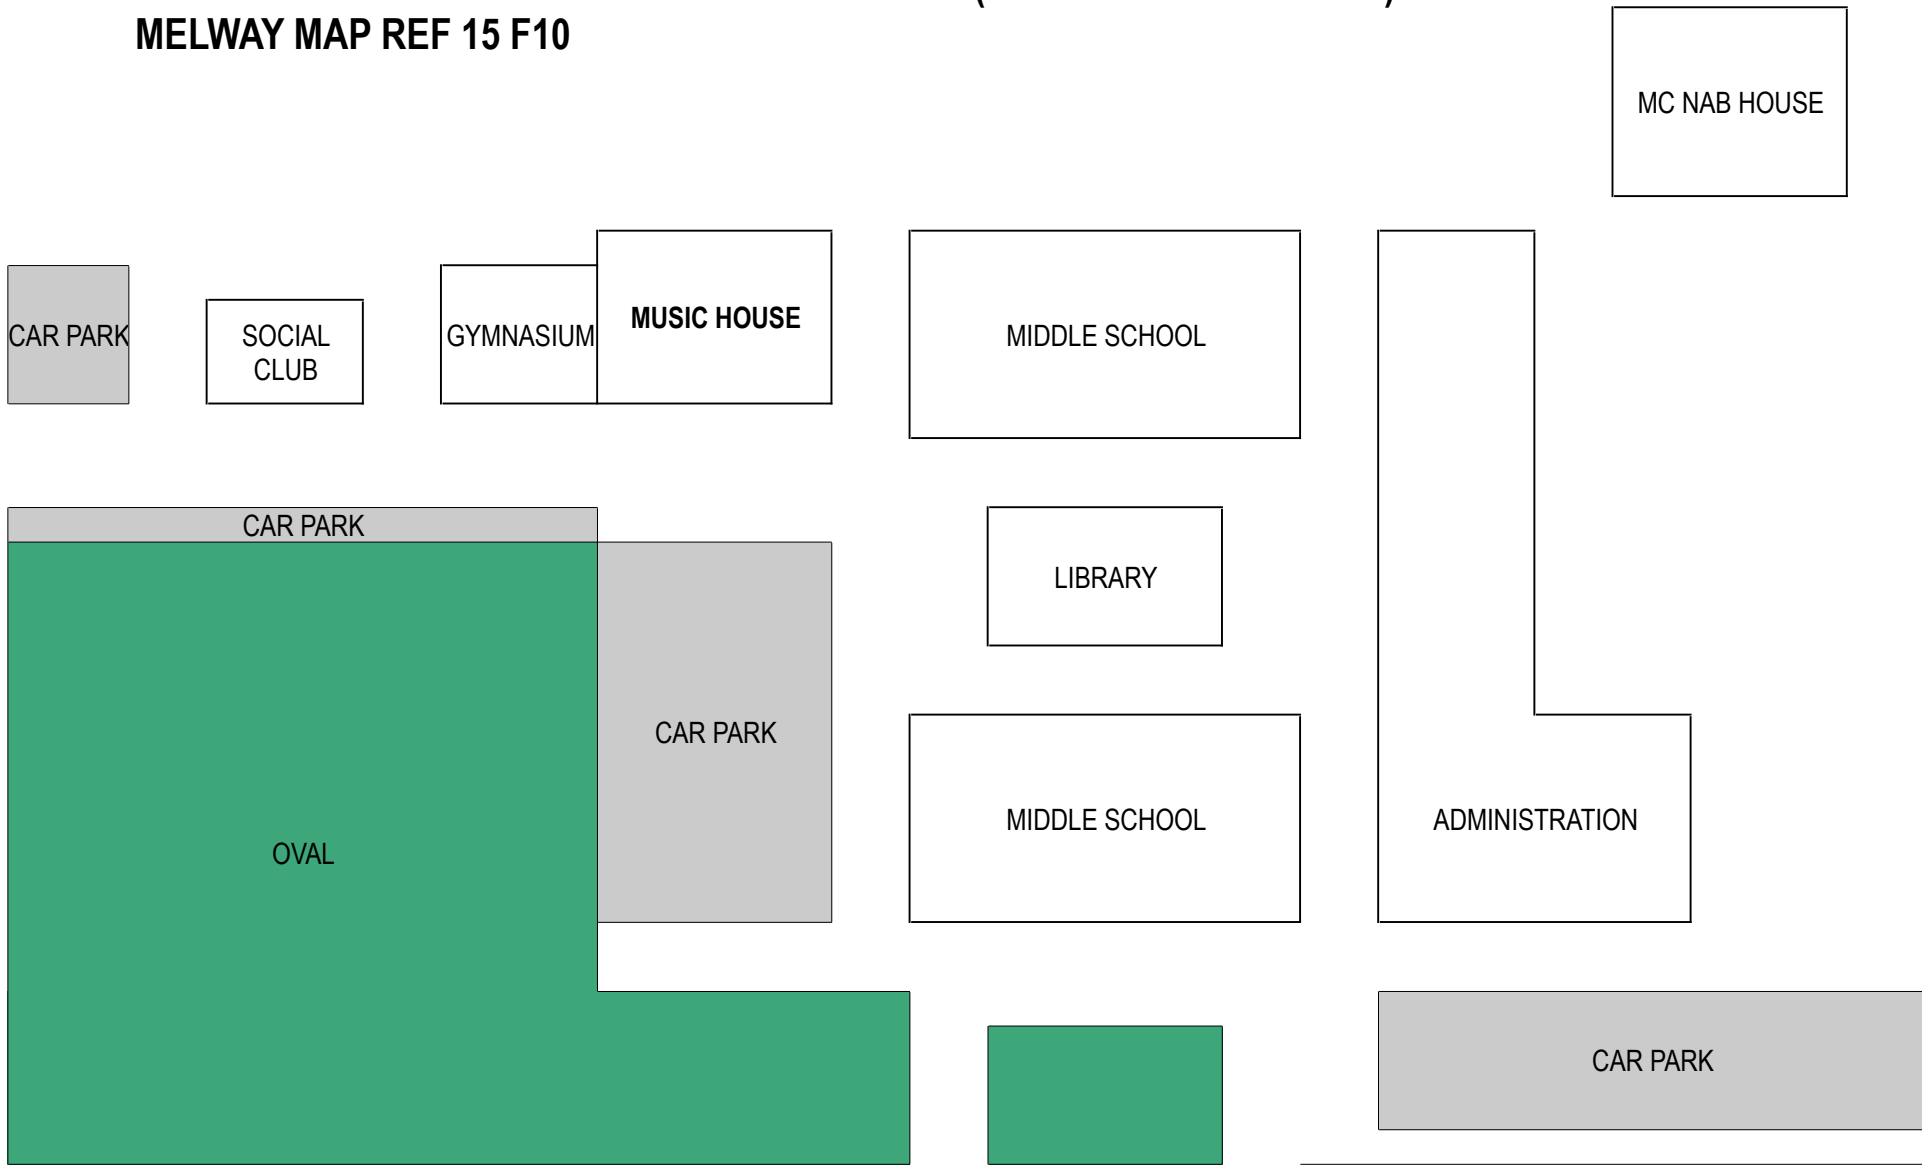

**PENLEIGH AND ESSENDON GRAMMAR SCHOOL (KEILOR EAST CAMPUS)**  
**MELWAY MAP REF 15 F10**

KEILOR ROAD

RACHELLE ROAD